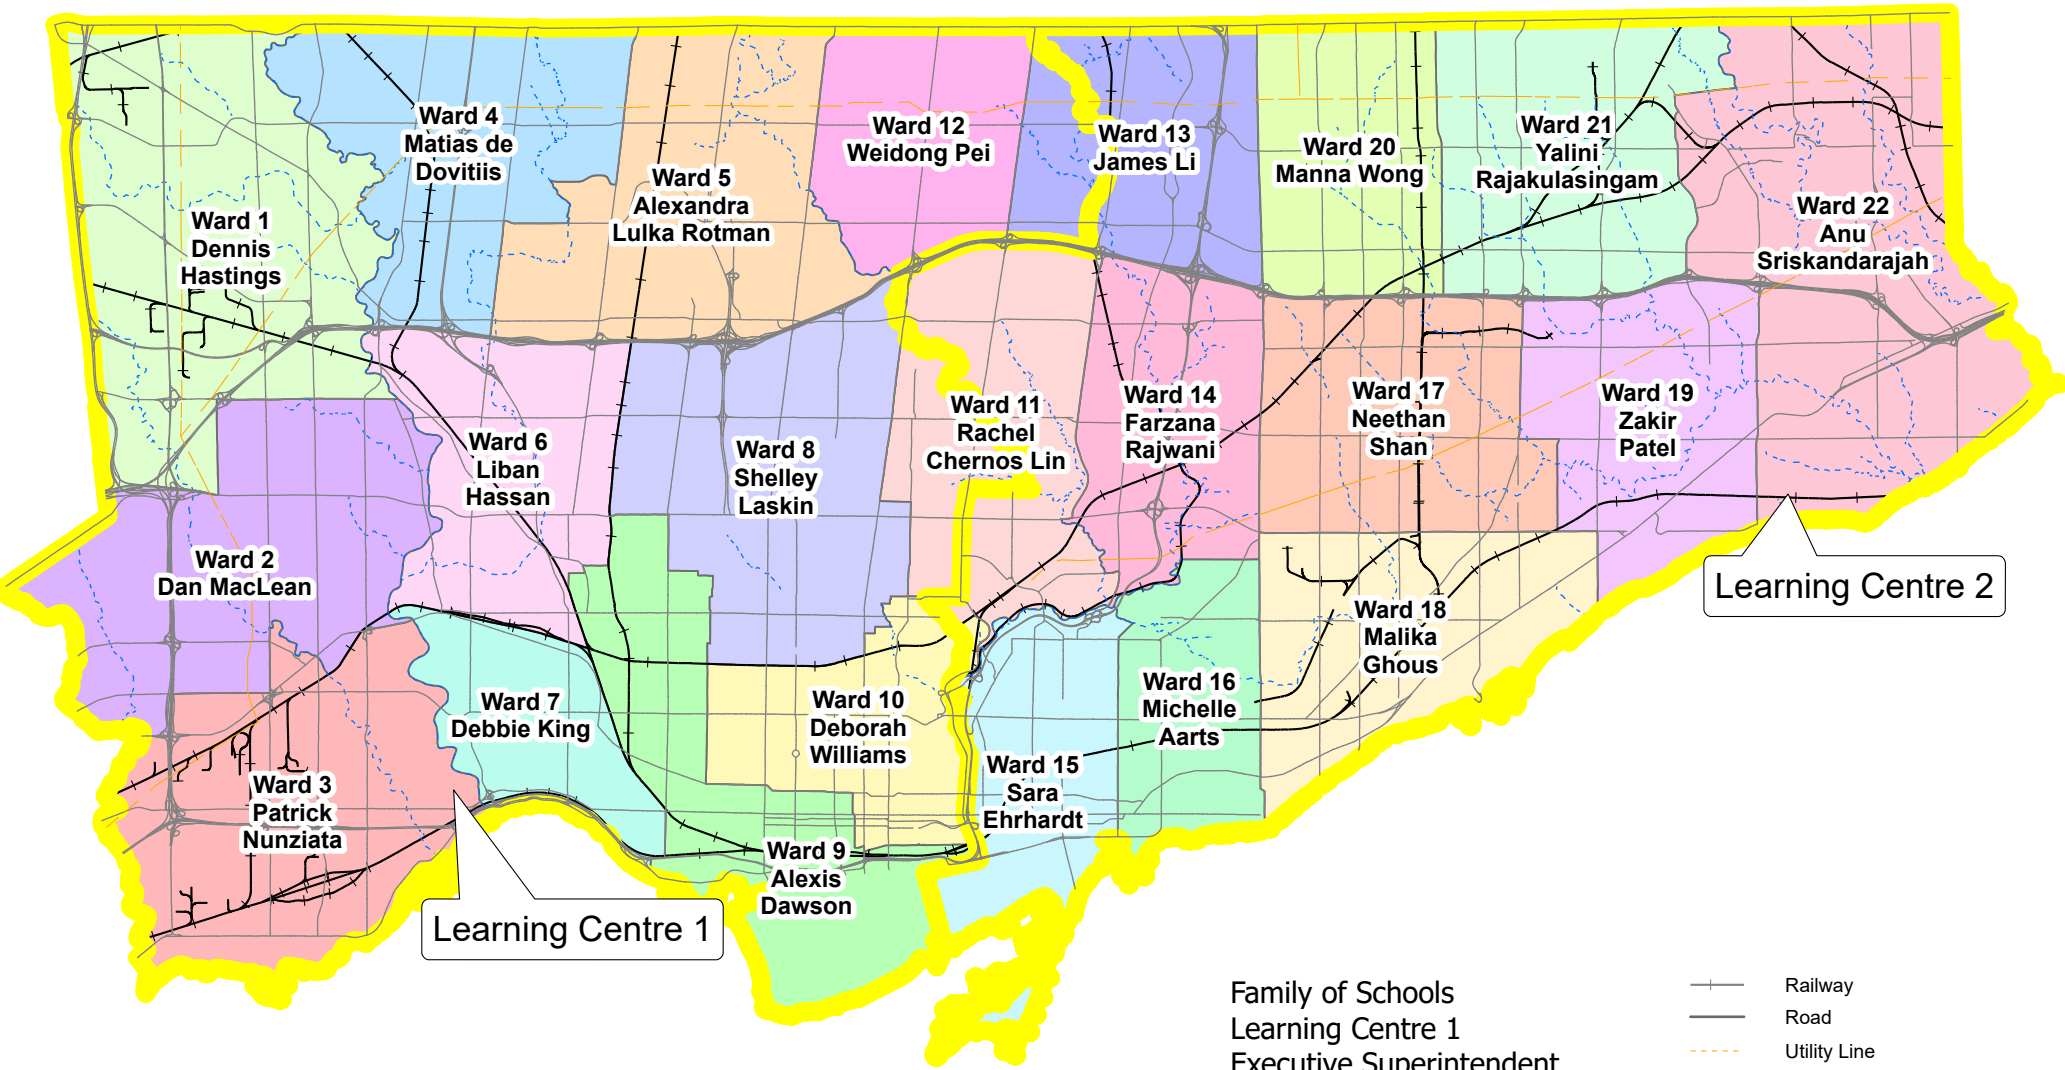

TAB 8

Toronto District School Board
Map

Family of Schools
Learning Centre 1
Executive Superintendent
Jack Nigro

Learning Centre 2
Acting Executive Superintendent
Elizabeth Addo