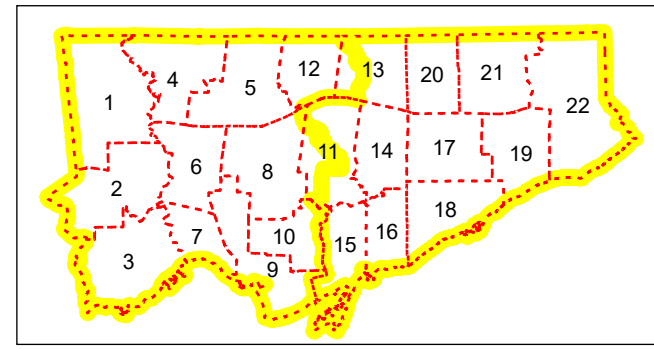

- |                          |   |
|--------------------------|---|
| Railway                  | Elementary School                                 |
| Road                     | Secondary School                                  |
| Utility Line             | Central Caring and Safe School<br>Jim Spyropoulos |
| Waterway                 | Indigenous Education<br>Tanya Senk                |
| Ward Boundary            | Secondary Alternative School<br>Jim Spyropoulos   |
| Learning Centre Boundary |   |

**TDSB Ward Boundary and Learning Centres**

Produced by:  
Strategy & Planning, TDSB  
June 2024  
Source:  
Base Map- Geospatial Competency Centre  
Facility - Strategy & Planning, TDSB  
L:GIS/FOS/LC2024