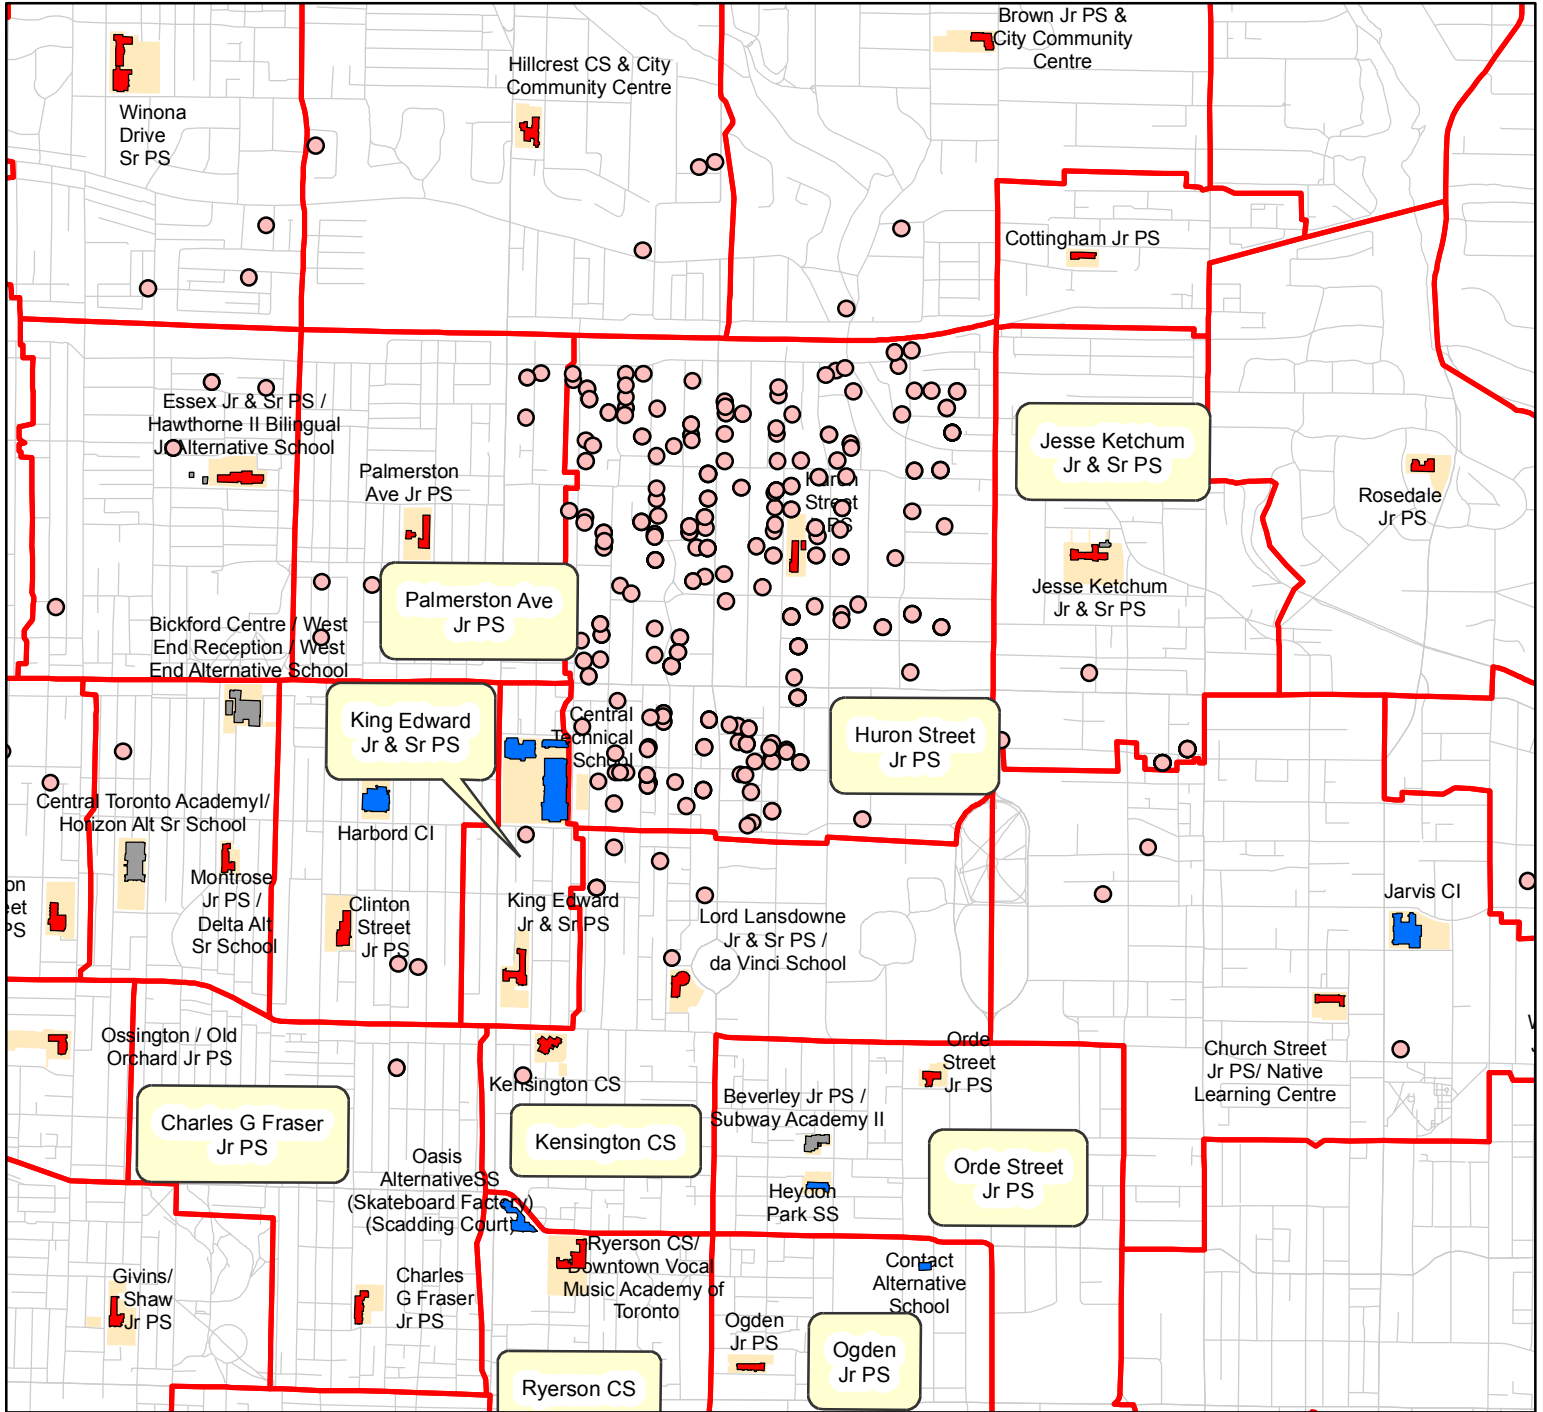

Locations of Huron Street Jr PS Students and Junior Attendance Areas, October 2014

Please note:
The lines on this map representing the Attendance Areas are approximate.
For specific information on designated schools to serve individual addresses, please consult the TDSB Street Guide.

Produced by:
Planning Division, TDSB
April 2015
Source:
Base Map - Geospatial Competency Centre
Facility - Planning Division, TDSB
Data - City of Toronto

Legend:

- Elementary School
- Secondary School
- Other Facility
- Site
- Junior Attendance Area
- Road
- Railway
- Utilityline
- Waterway
- Student Address