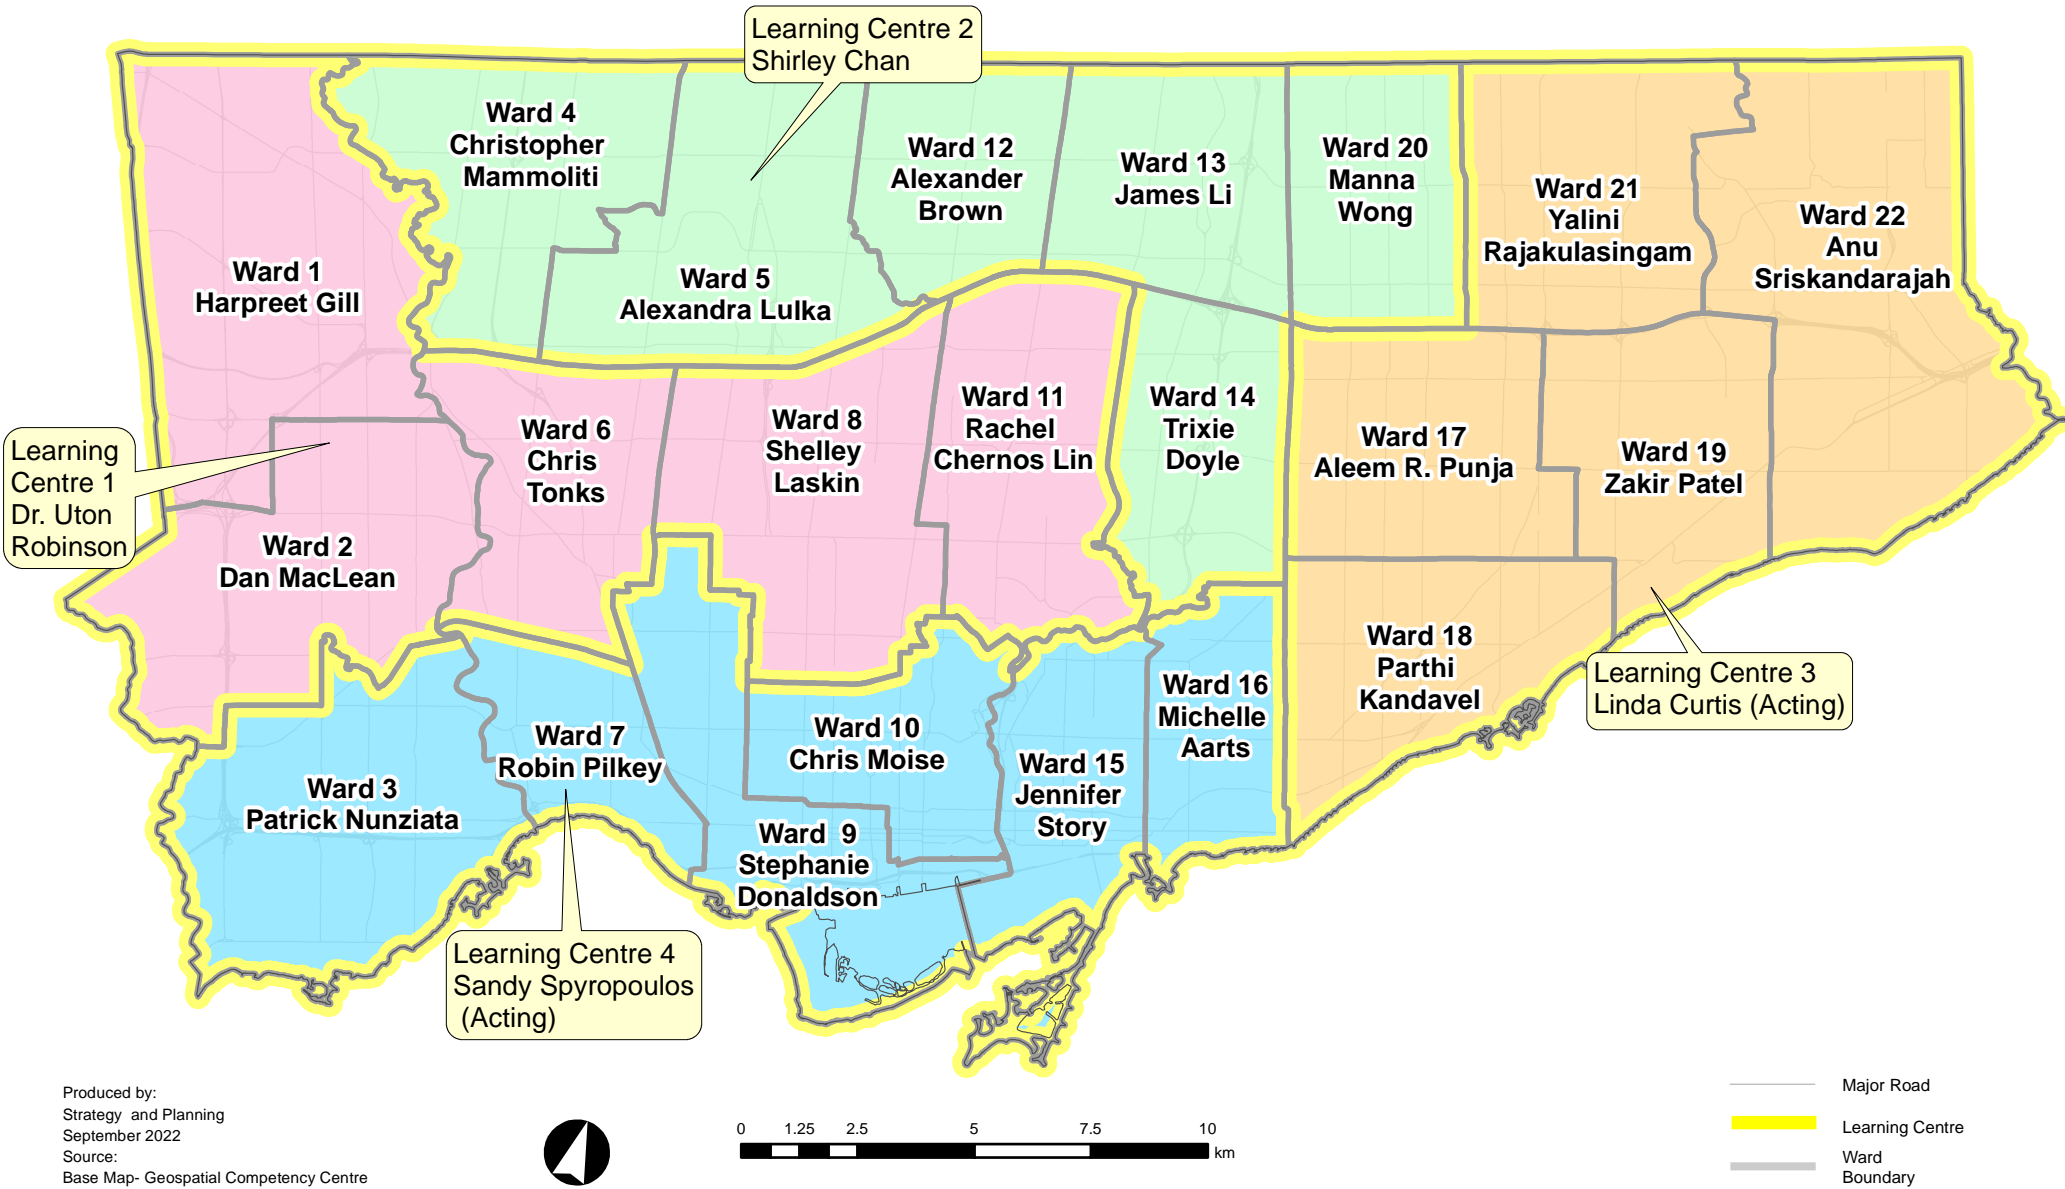

TAB 8

Toronto District School Board
Map

Blank Page

Produced by:
Strategy and Planning
September 2022
Source:
Base Map- Geospatial Competency Centre

L:\GIS\project\WM\WM 2022\Sept 2022.mxd

Blank Page